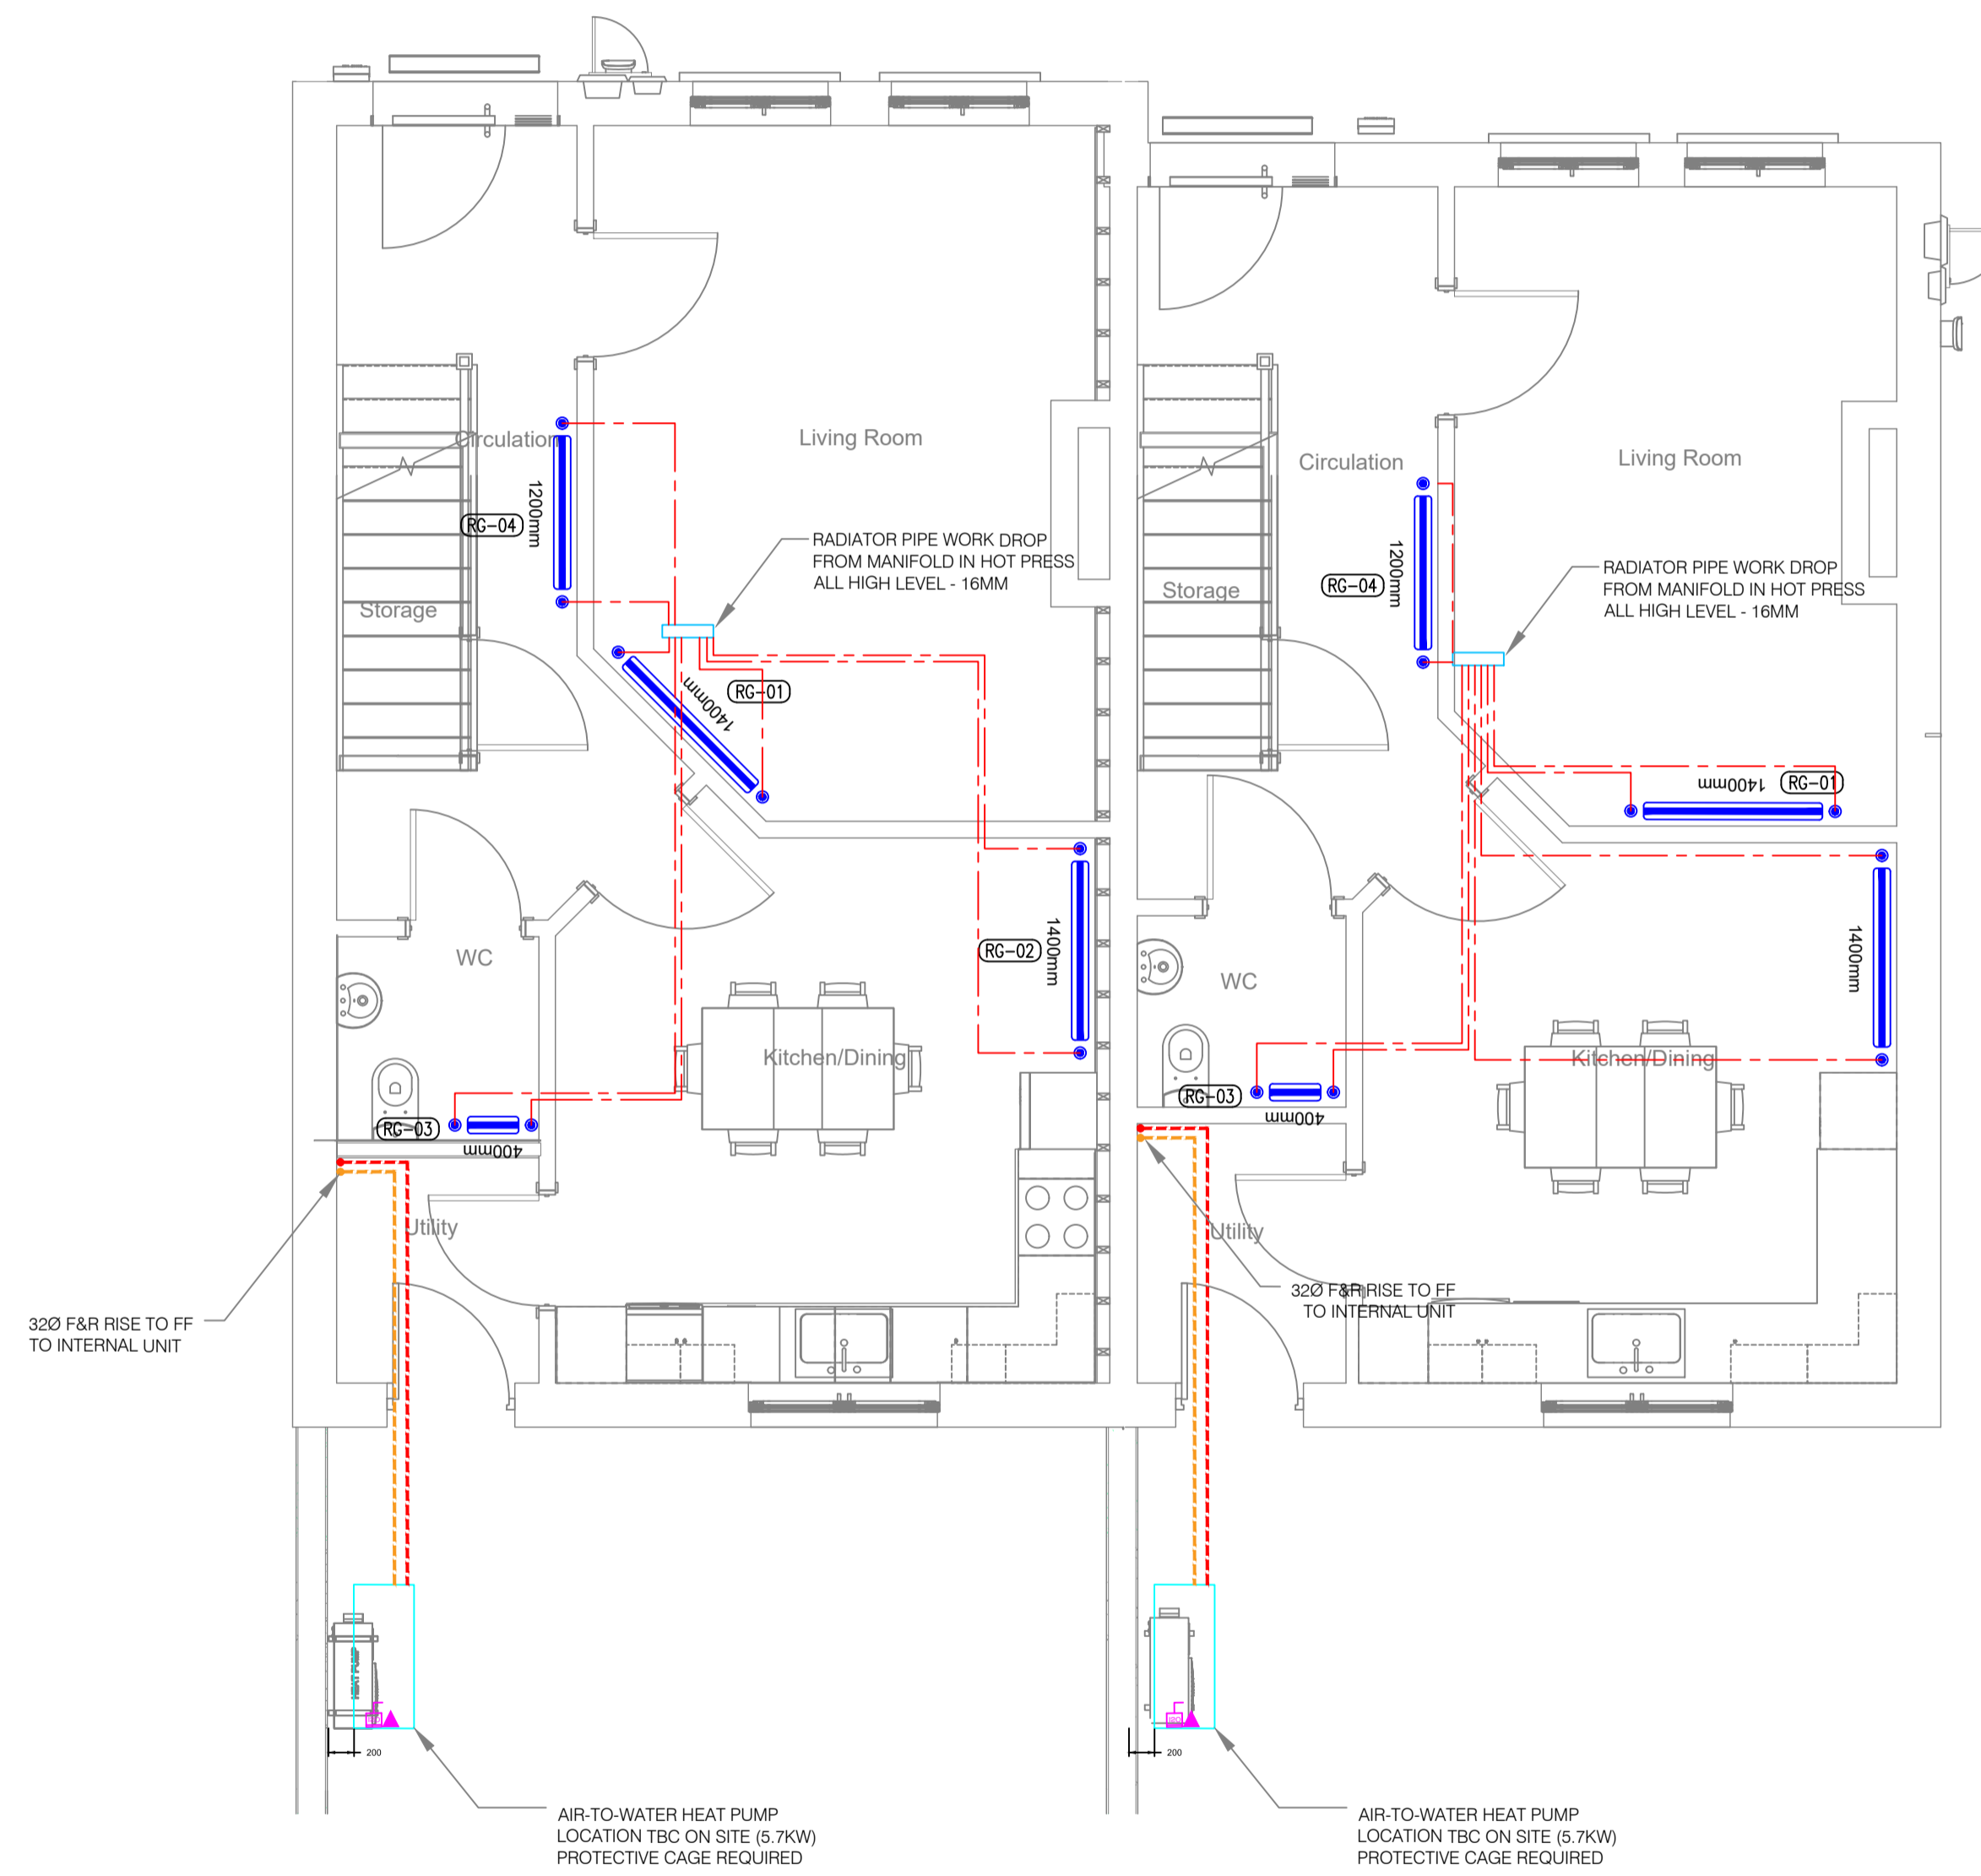

HEATING SERVICES LEGEND	
	PIPE WORK AT L/L
	PIPES CHANGE LEVEL
	THERMOSTAT
	RADIATOR C/W TRV & LSV

STAGE: PROGRESS