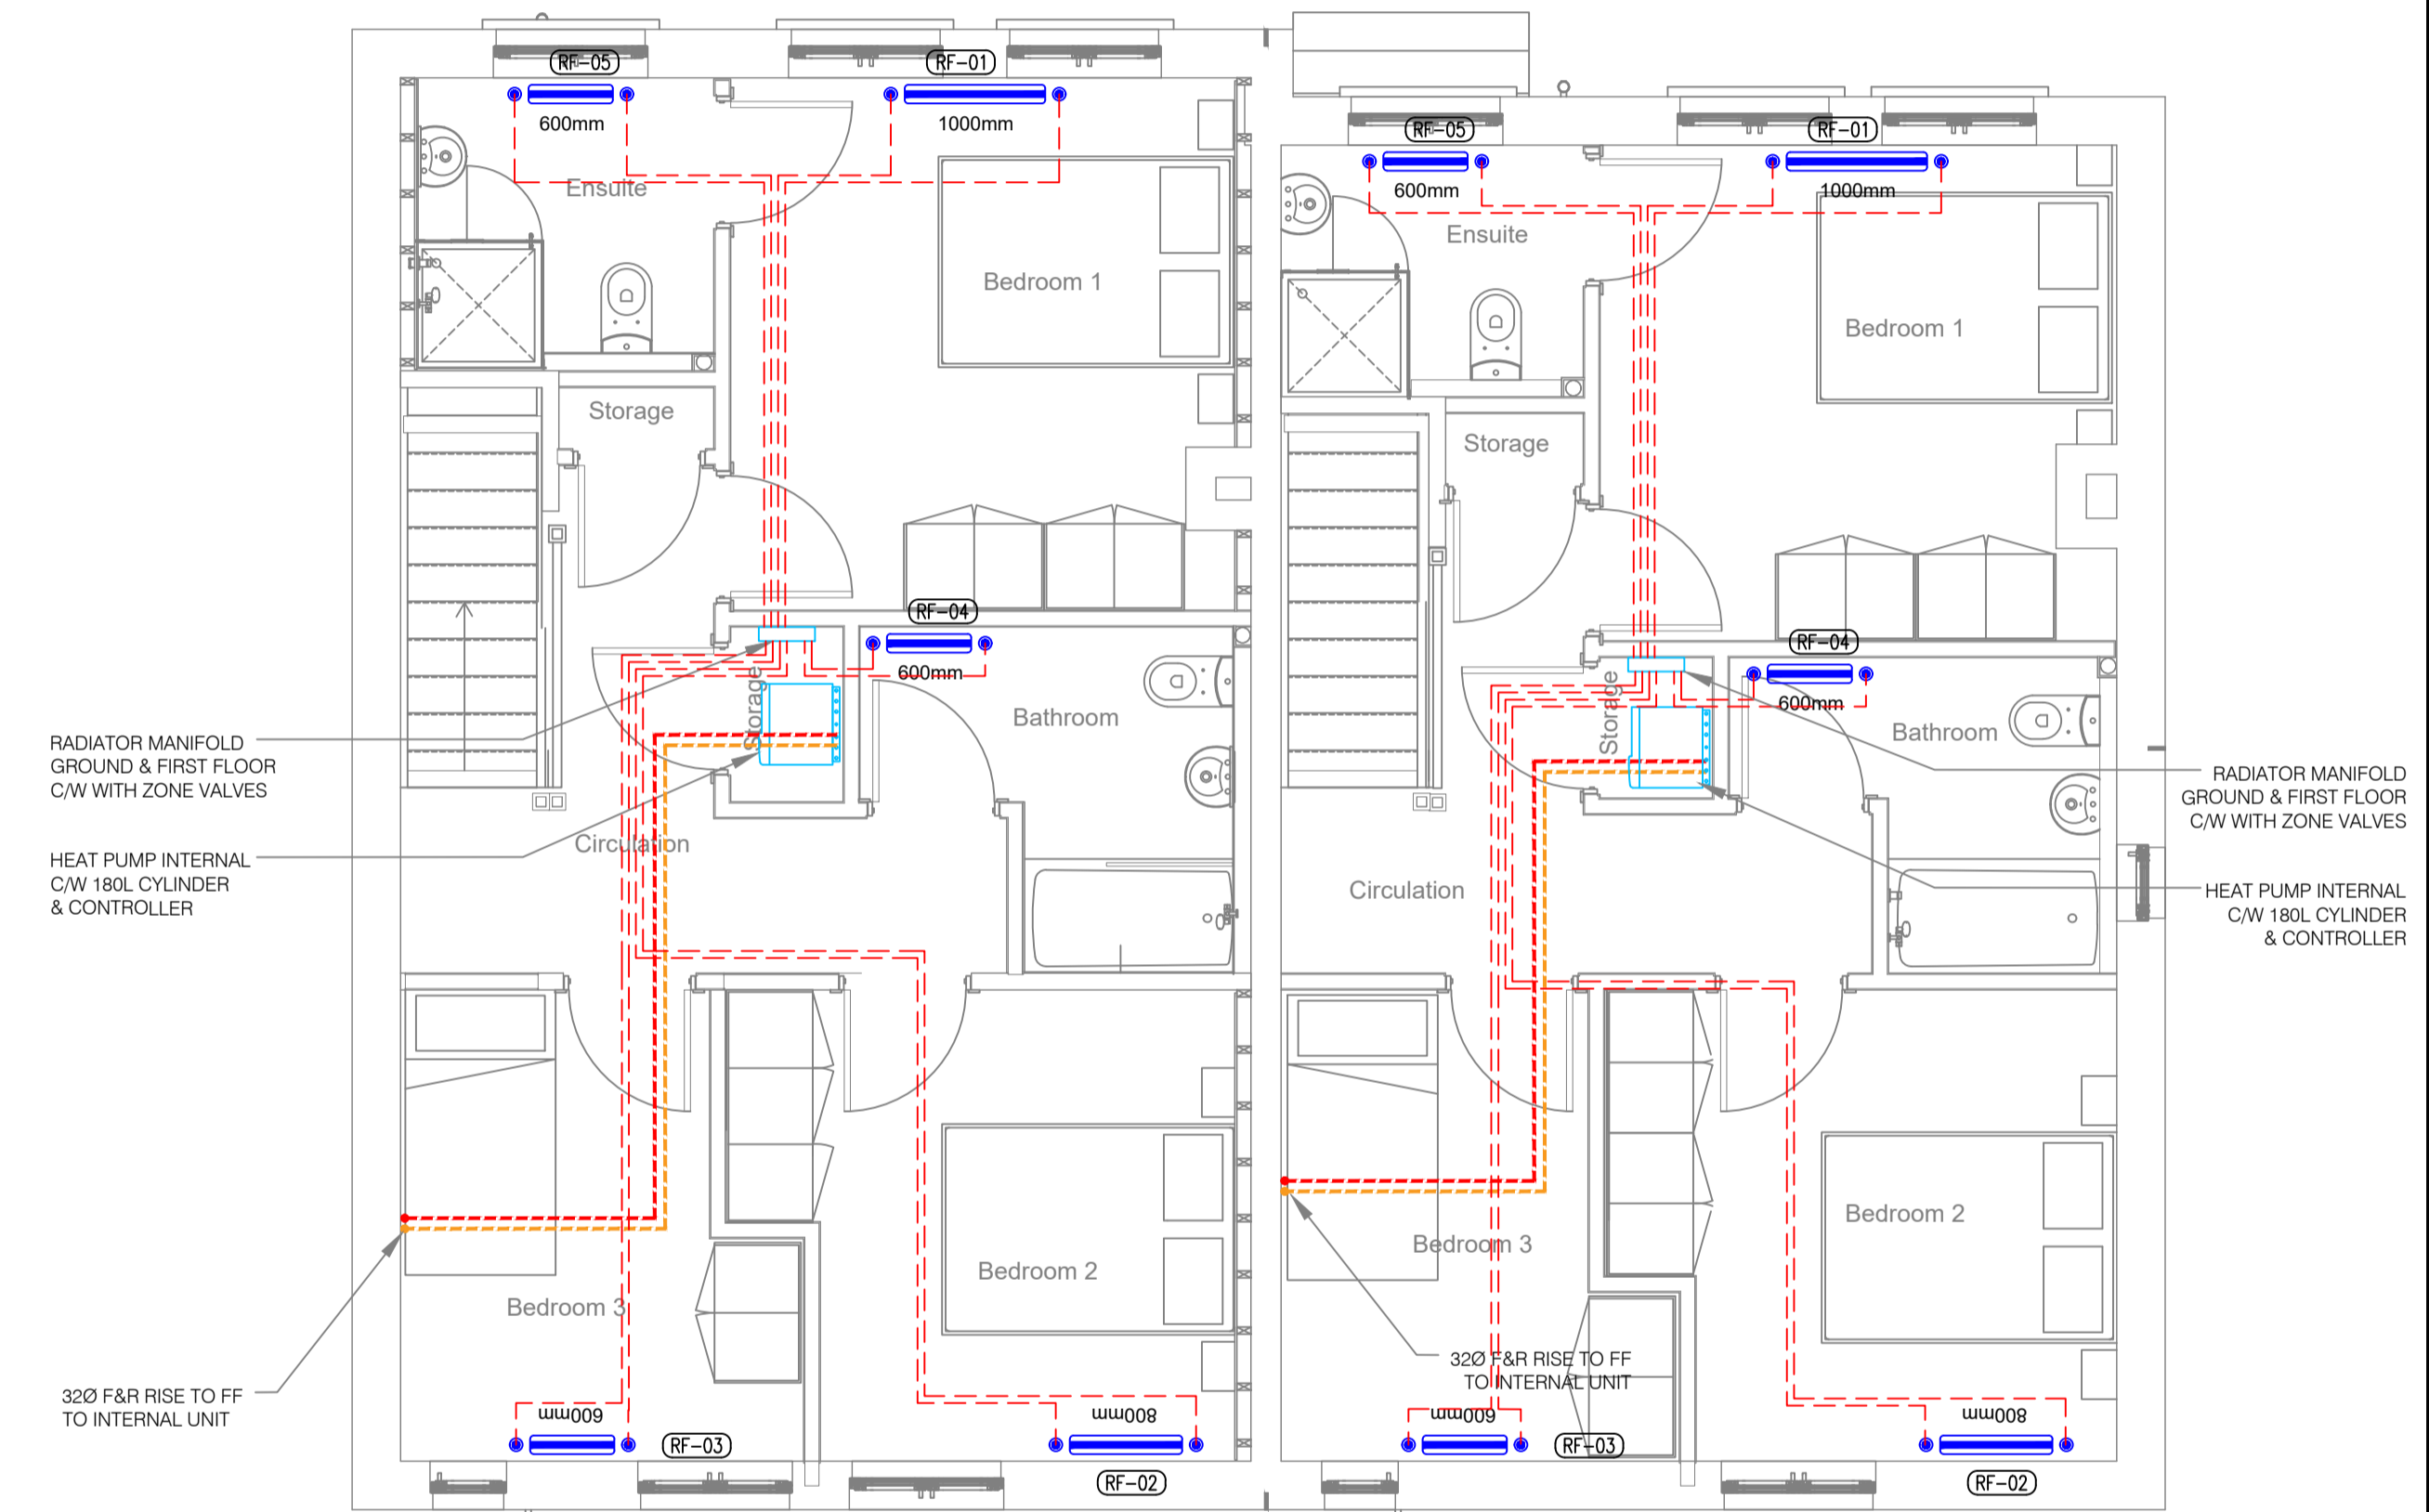

HEATING SERVICES LEGEND	
	PIPE WORK AT L/L
	PIPES CHANGE LEVEL
	THERMOSTAT
	RADIATOR C/W TRV & LSV

STAGE: PROGRESS